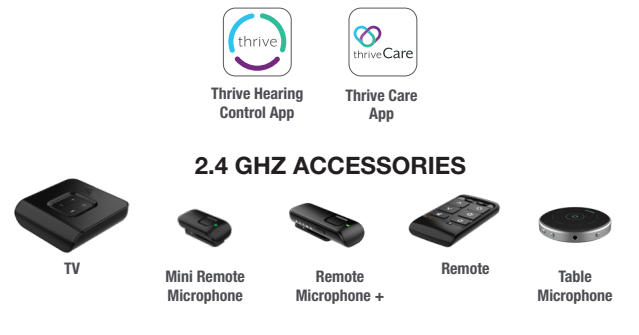

Which wireless solution is right for your patient?

2.4 GHz TECHNOLOGY

900SYNC TECHNOLOGY

PRODUCTS & STYLES

WIRELESS

FUNCTIONALITY

HEARING PERFORMANCE

- > Hearing Reality Pro
- > Edge Mode
- > Self Check
- > Auto On/Off
- > Rechargeable
- > Remote Programming
- > 2.4 GHz Accessories

HEALTHABLE TECHNOLOGY

- > Body Tracking
- > Brain Tracking
- > Fall Detection and Alerts

INTELLIGENT ASSISTANT

- > Tap Control
- > Thrive Assistant
- > Voice-to-Text Transcription
- > Translate
- > Reminders

● Standard feature ● Feature available with accessory indicated

900SYNC ACCESSORY GUIDE

		MINI MOBILE	REMOTE MICROPHONE 2	MEDIA DEVICE 2	REMOTE CONTROL	
					ADVANCED	BASIC
Bluetooth Technology (iOS and Android Compatible)	Mobile Phone Call Streaming (Apple and Android)	●				
	Audio Streaming (Apple and Android)	●				
SNR Enhancement and Comfort Features	Surround Microphone	●	●			
	Focus Microphone	●	●			
	On-Demand Noise Control				●	
Audio Streaming	TV Streaming	●	●	●		
	Line-In Audio Streaming from TV, Computer, etc.	●	●	●		
Hearing Aid Controls	Volume Changes			●	●	●
	Memory Changes				●	
	Mute				●	
	Home Shortcut				●	●
Convenience Features	Multiflex Tinnitus ON/OFF				●	