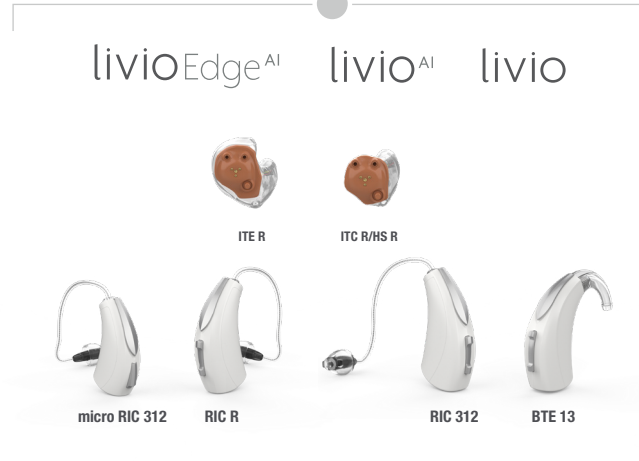

Which wireless solution is right for your patient?

2.4 GHz TECHNOLOGY

900SYNC TECHNOLOGY

PRODUCTS & STYLES

WIRELESS

FUNCTIONALITY

HEARING PERFORMANCE

- > Hearing Reality Pro
- > Edge Mode
- > Self Check
- > Auto On/Off
- > Rechargeable
- > Remote Programming
- > 2.4 GHz Accessories

HEALTHABLE TECHNOLOGY

- > Body Tracking
- > Brain Tracking
- > Fall Detection and Alerts

INTELLIGENT ASSISTANT

- > Tap Control
- > Thrive Assistant
- > Voice-to-Text Transcription
- > Translate
- > Reminders

● Standard feature ● Feature available with accessory indicated

900SYNC ACCESSORY GUIDE

		MINI MOBILE	REMOTE MICROPHONE 2	MEDIA DEVICE 2	REMOTE CONTROL	
					ADVANCED	BASIC
Bluetooth Technology (iOS and Android Compatible)	Mobile Phone Call Streaming (Apple and Android)	●				
	Audio Streaming (Apple and Android)	●				
SNR Enhancement and Comfort Features	Surround Microphone	●	●			
	Focus Microphone	●	●			
	On-Demand Noise Control				●	
Audio Streaming	TV Streaming	●	●	●		
	Line-In Audio Streaming from TV, Computer, etc.	●	●	●		
Hearing Aid Controls	Volume Changes			●	●	●
	Memory Changes				●	
	Mute				●	
	Home Shortcut				●	●
Convenience Features	Multiflex Tinnitus ON/OFF				●	