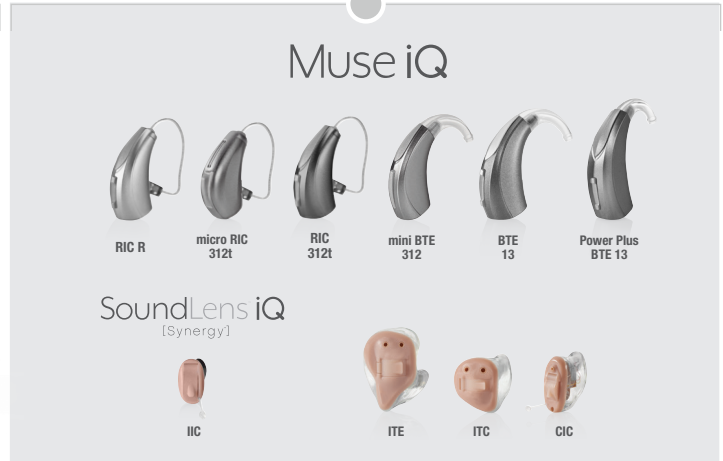

Which wireless solution is right for your patient?

2.4 GHz TECHNOLOGY

900SYNC TECHNOLOGY

PRODUCTS & STYLES

WIRELESS

FUNCTIONALITY

HEARING PERFORMANCE

- > Hearing Reality Pro
- > Edge Mode
- > Self Check
- > Auto On/Off
- > Rechargeable
- > Remote Programming
- > 2.4 GHz Accessories

HEALTHABLE TECHNOLOGY

- > Body Tracking
- > Brain Tracking
- > Fall Detection and Alerts

INTELLIGENT ASSISTANT

- > Tap Control
- > Thrive Assistant
- > Voice-to-Text Transcription
- > Translate
- > Reminders

2.4 GHZ ACCESSORY GUIDE

		APPLE	ANDROID	MINI REMOTE MICROPHONE	TV	REMOTE MICROPHONE +	REMOTE	TABLE MICROPHONE ³
Bluetooth® Technology	Mobile Phone Call Streaming	●	● ²			●		
	Media Streaming	●	● ²			●		
SNR Enhancement and Comfort Features	Surround Remote Microphone					●		●
	Focus Remote Microphone			●		●		●
	On-Demand Noise Control	●	●				●	
Personalization Tools	User-Created Custom Memories	●	●					
	Automatic Memory Engagement (Geotag)	●	●					
	Noise Control	●	●					
	Automatic Car Memory	●	●					
Audio Streaming	Automatic Phone Memory	●	●					
	Multiflex Tinnitus Adjustments	●	●					
	TV Streaming			●	●	●		●
Hearing Aid Controls	Line-In Audio Streaming from TV, Computer, MP3, etc.				●	●		●
	Hearing Aid Volume Changes	●	●				●	
	Hearing Aid Memory Changes	●	●				●	
	Mute	●	●				●	
	Home Shortcut						●	
Convenience Features	Multiflex Tinnitus ON/OFF	●	●				●	
	Find My Hearing Aids	●	●					
	Accessory Volume	●	●		●	●	●	
	Accessory Start/Stop	●	●				●	
	Teleloop					●		
	FM Receiver/DAI					●		